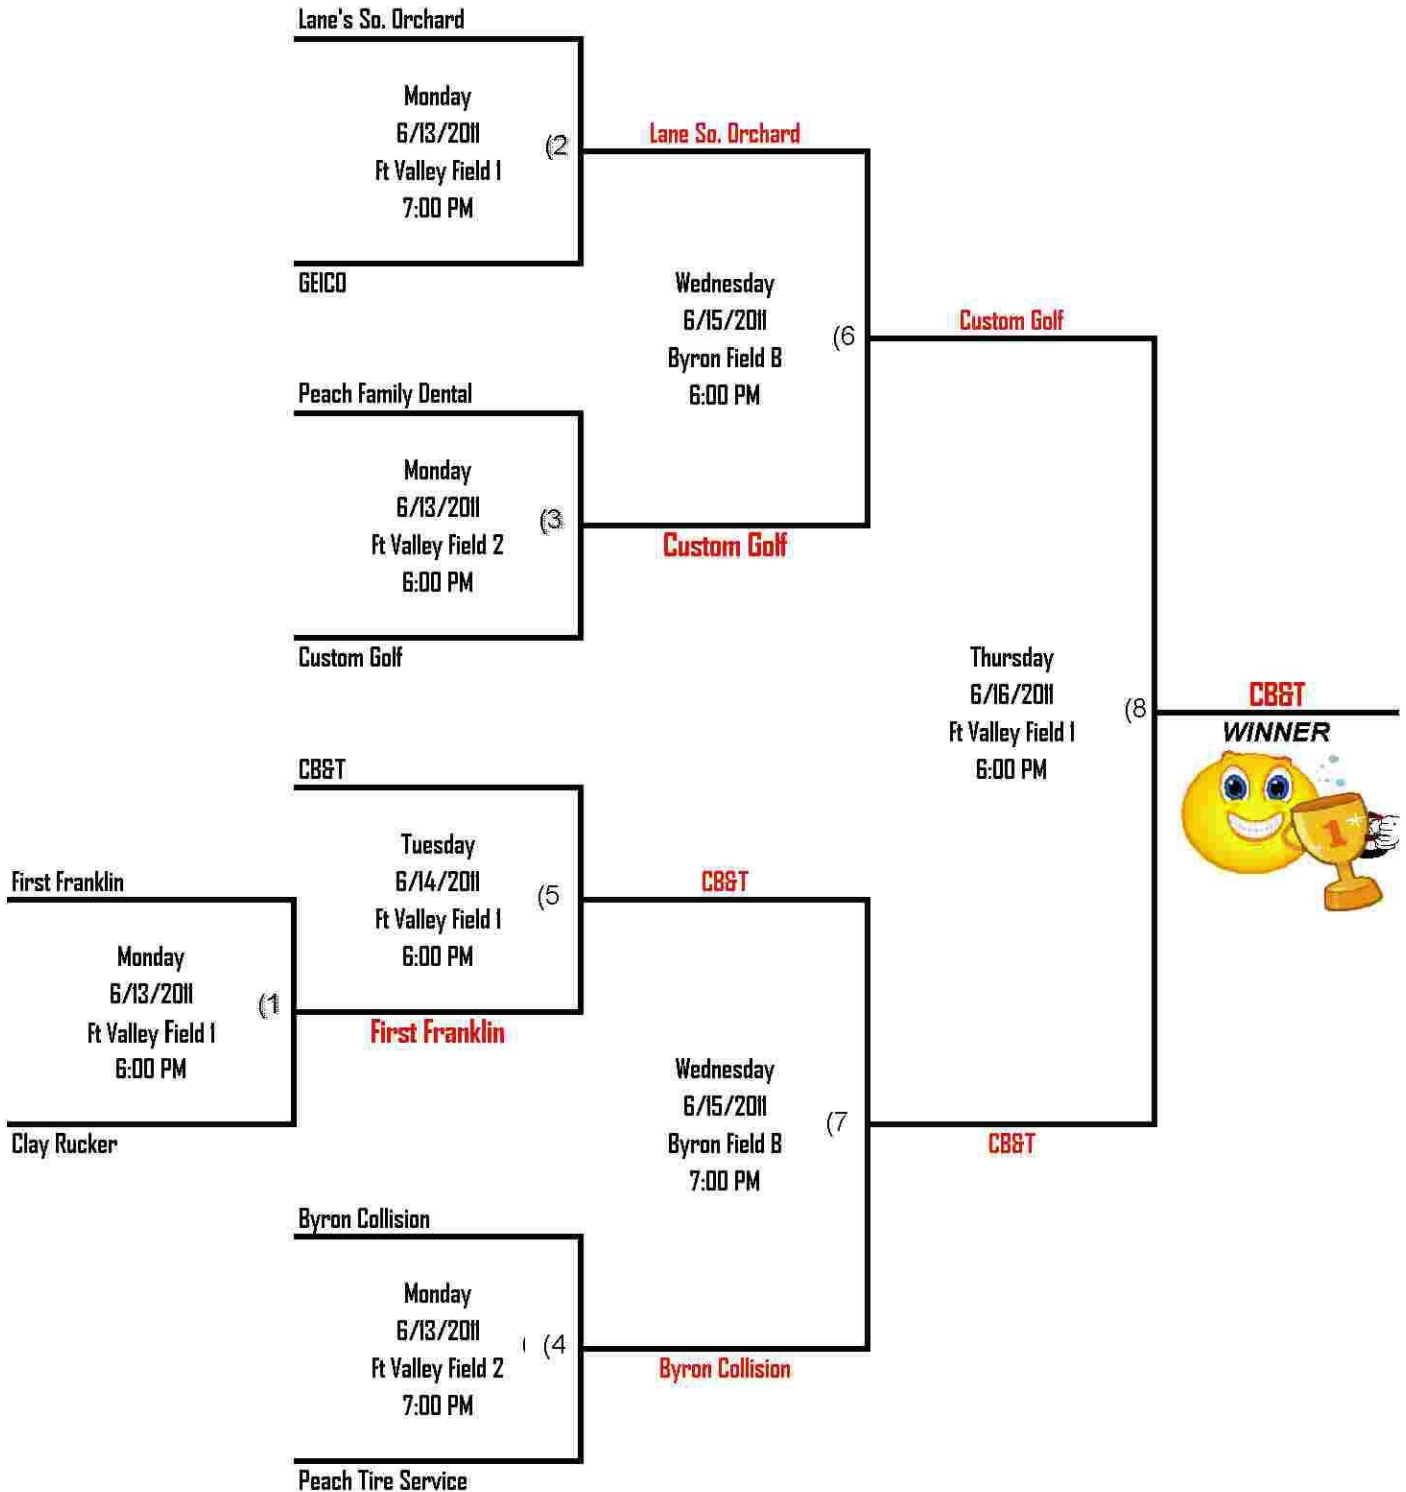

Peach County Parks & Recreation Department

2011 Baseball/Softball Tournament Coach Pitch

COACHES: This is a single elimination tournament. When you lose, you are out of the tournament and you must turn your equipment into the Park Supervisor. Home team is the higher seeded team. Brackets were prepared based on the league standings as of 6/6/11. Trophies given to 1st and 2nd place winners of the tournament. All league rules apply with the exception that we must have a winner. Any ties for first place in season standings will result in a playoff game to be scheduled as soon as possible.