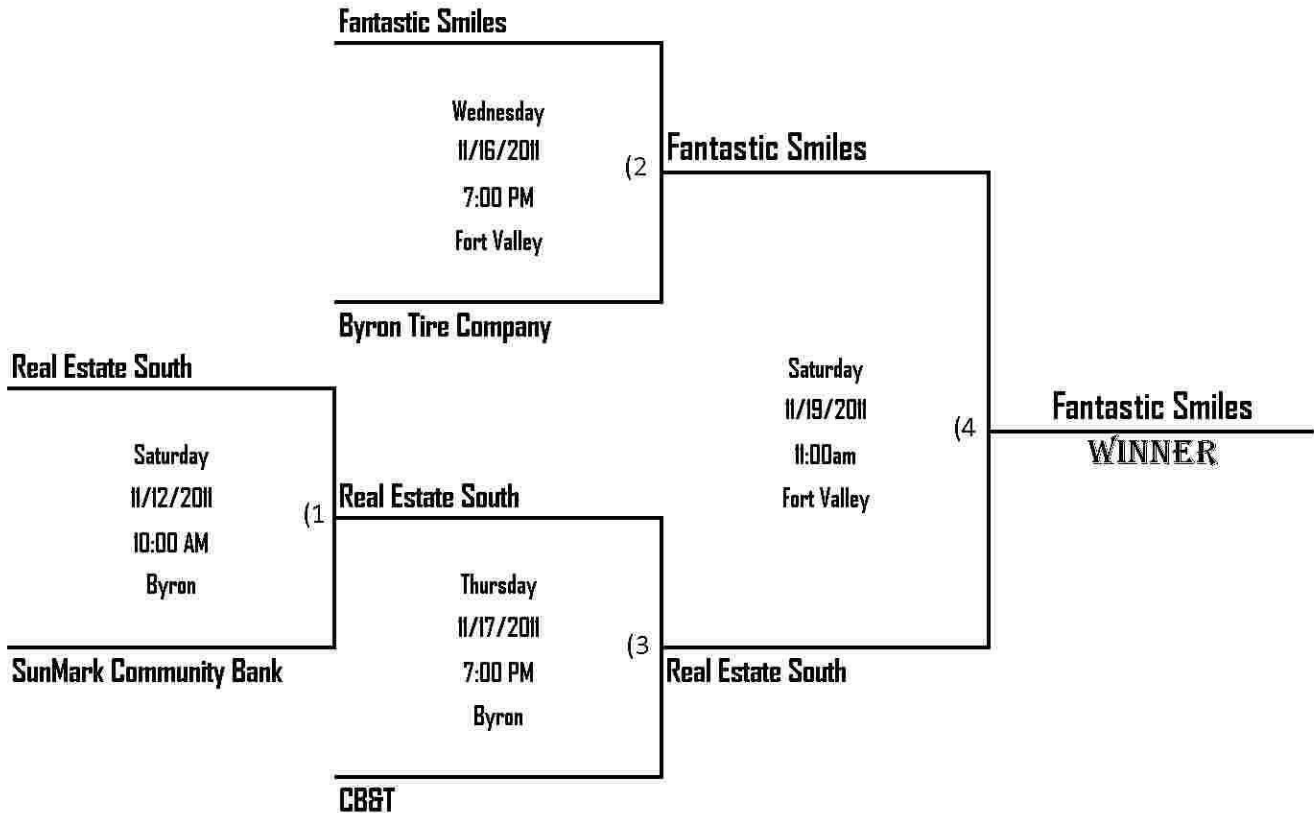

Peach County Parks & Recreation Department

2011 SUPERBOWL

9-11 Year Old league

Shoulder Pads and Helmets will be collected after each game.

Penetration Rule to decide winner in the event of a tie.

No One other than Coaches and Players will be permitted on the field at any time.