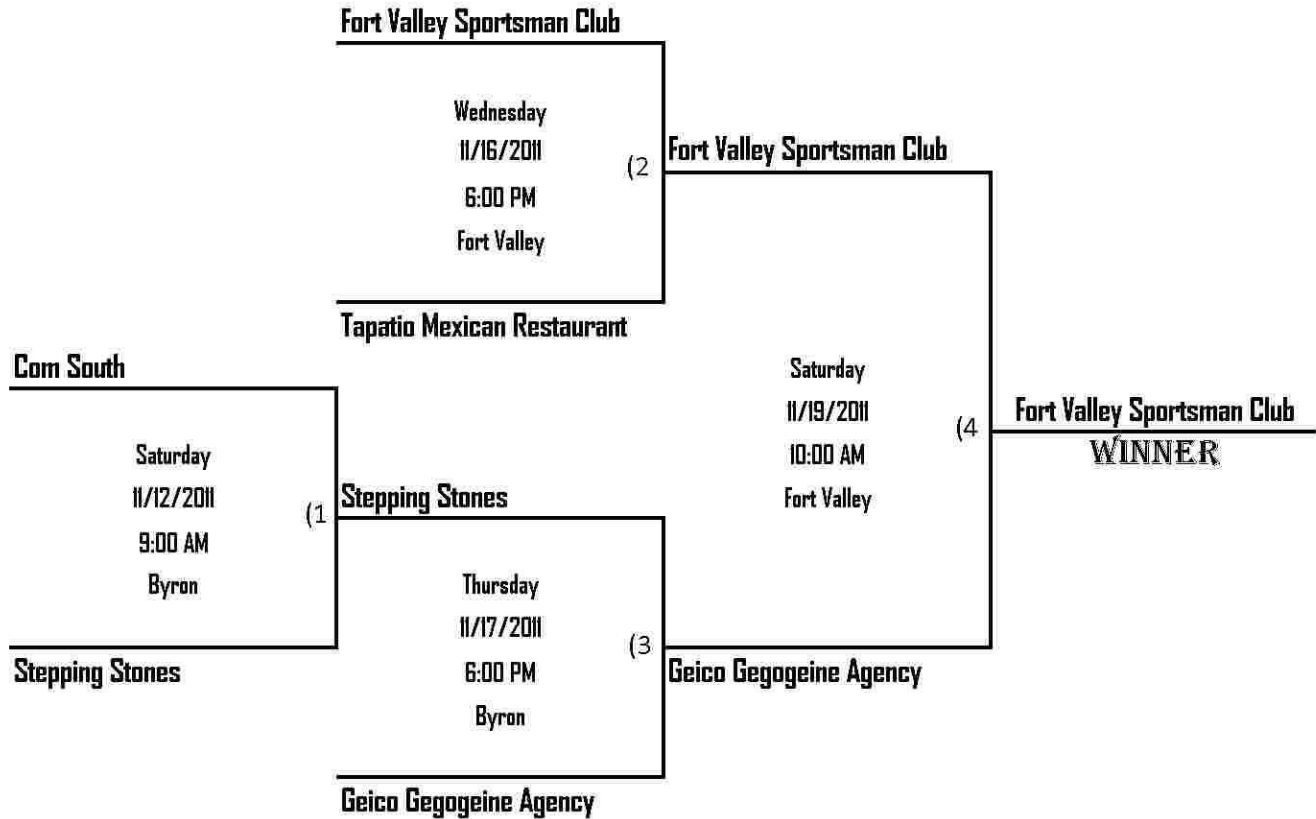

Peach County Parks & Recreation Department

2011 SUPERBOWL

6-7-8 Year Old league

Shoulder Pads and Helmets will be collected after each game.

Penetration Rule to decide winner in the event of a tie.

No One other than Coaches and Players will be permitted on the field at any time.