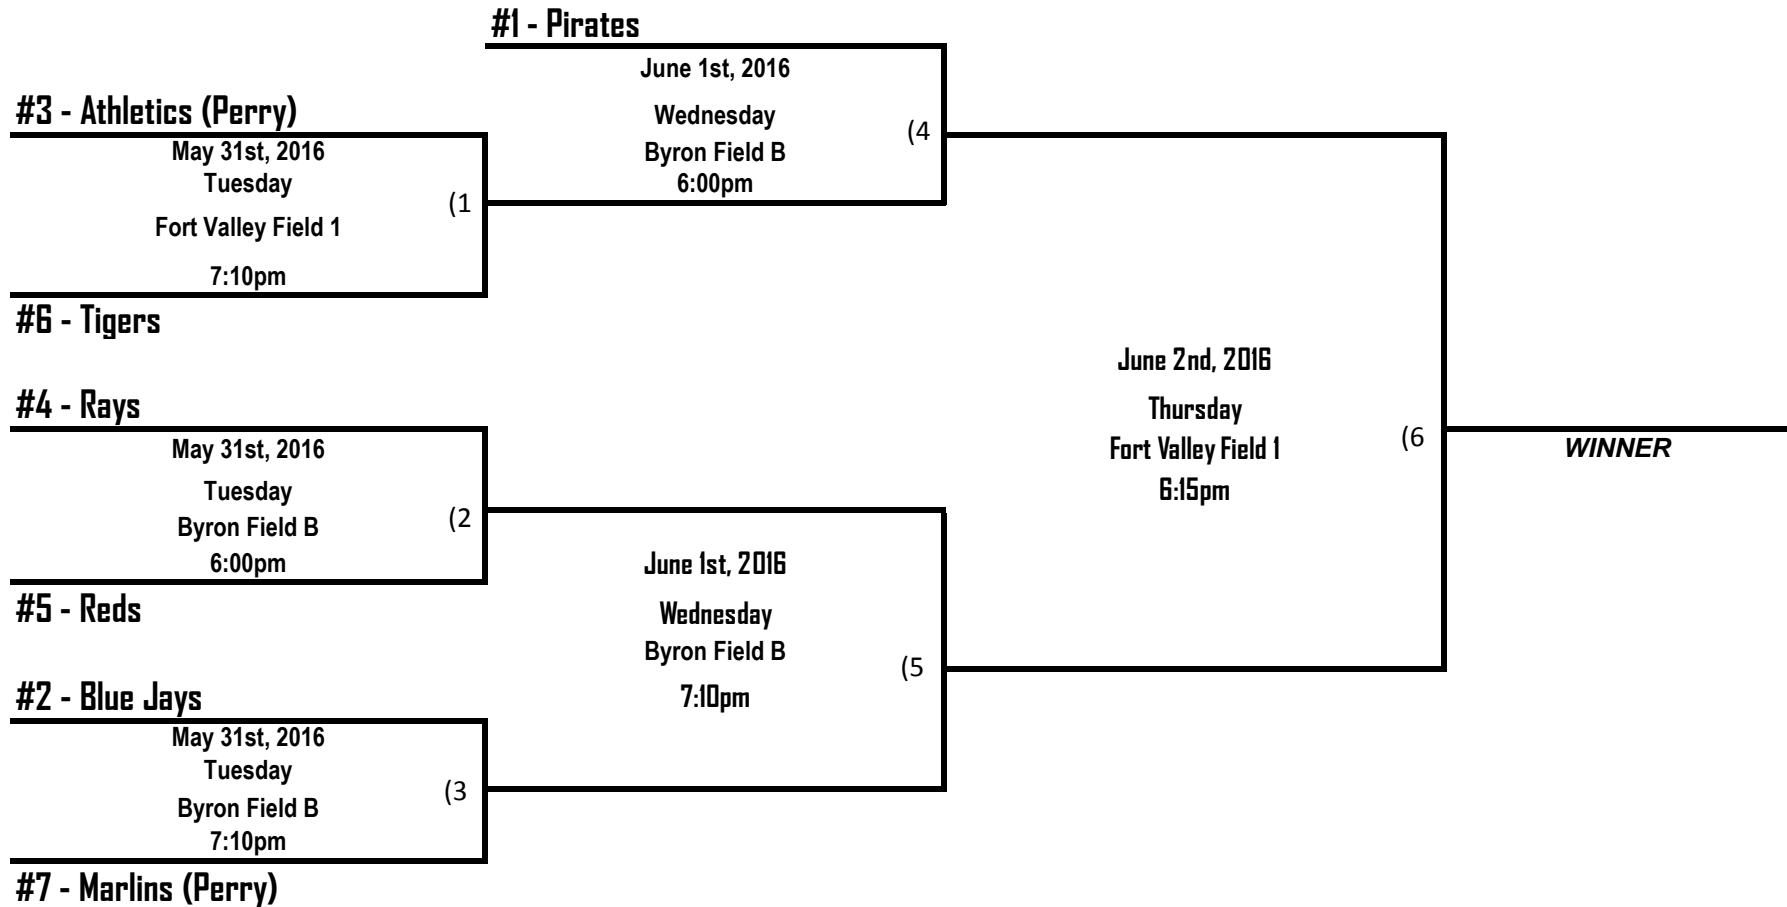

Coach Pitch Boys

COACHES: This is a single elimination tournament. When you lose, you are out of the tournament and you must turn your equipment into the Park Supervisor. There will be a coin toss at the beginning of the game to determine the home team. Brackets were prepared based on the league standings as of May 24th. Trophies given to 1st and 2nd place winners of the tournament. All league rules apply with the exception that we must have a winner.