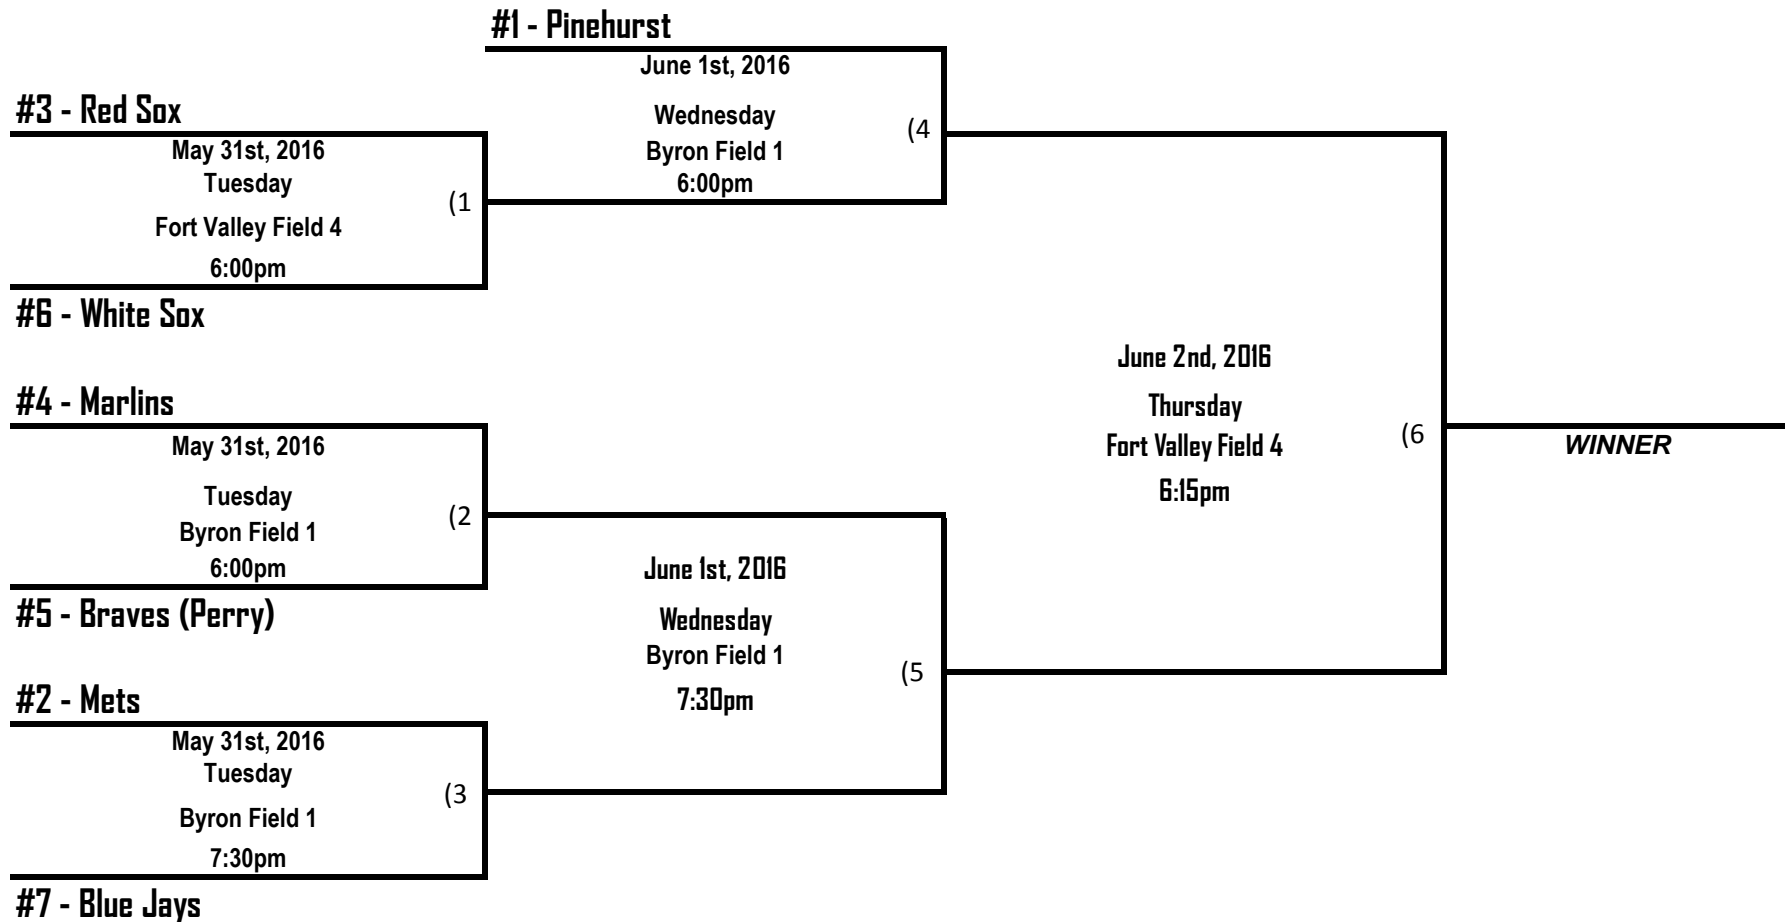

9-10 Boys

COACHES: This is a single elimination tournament. When you lose, you are out of the tournament and you must turn your equipment into the Park Supervisor. There will be a coin toss at the beginning of the game to determine the home team. Brackets were prepared based on the league standings as of May 24th. Trophies given to 1st and 2nd place winners of the tournament. All league rules apply with the exception that we must have a winner.